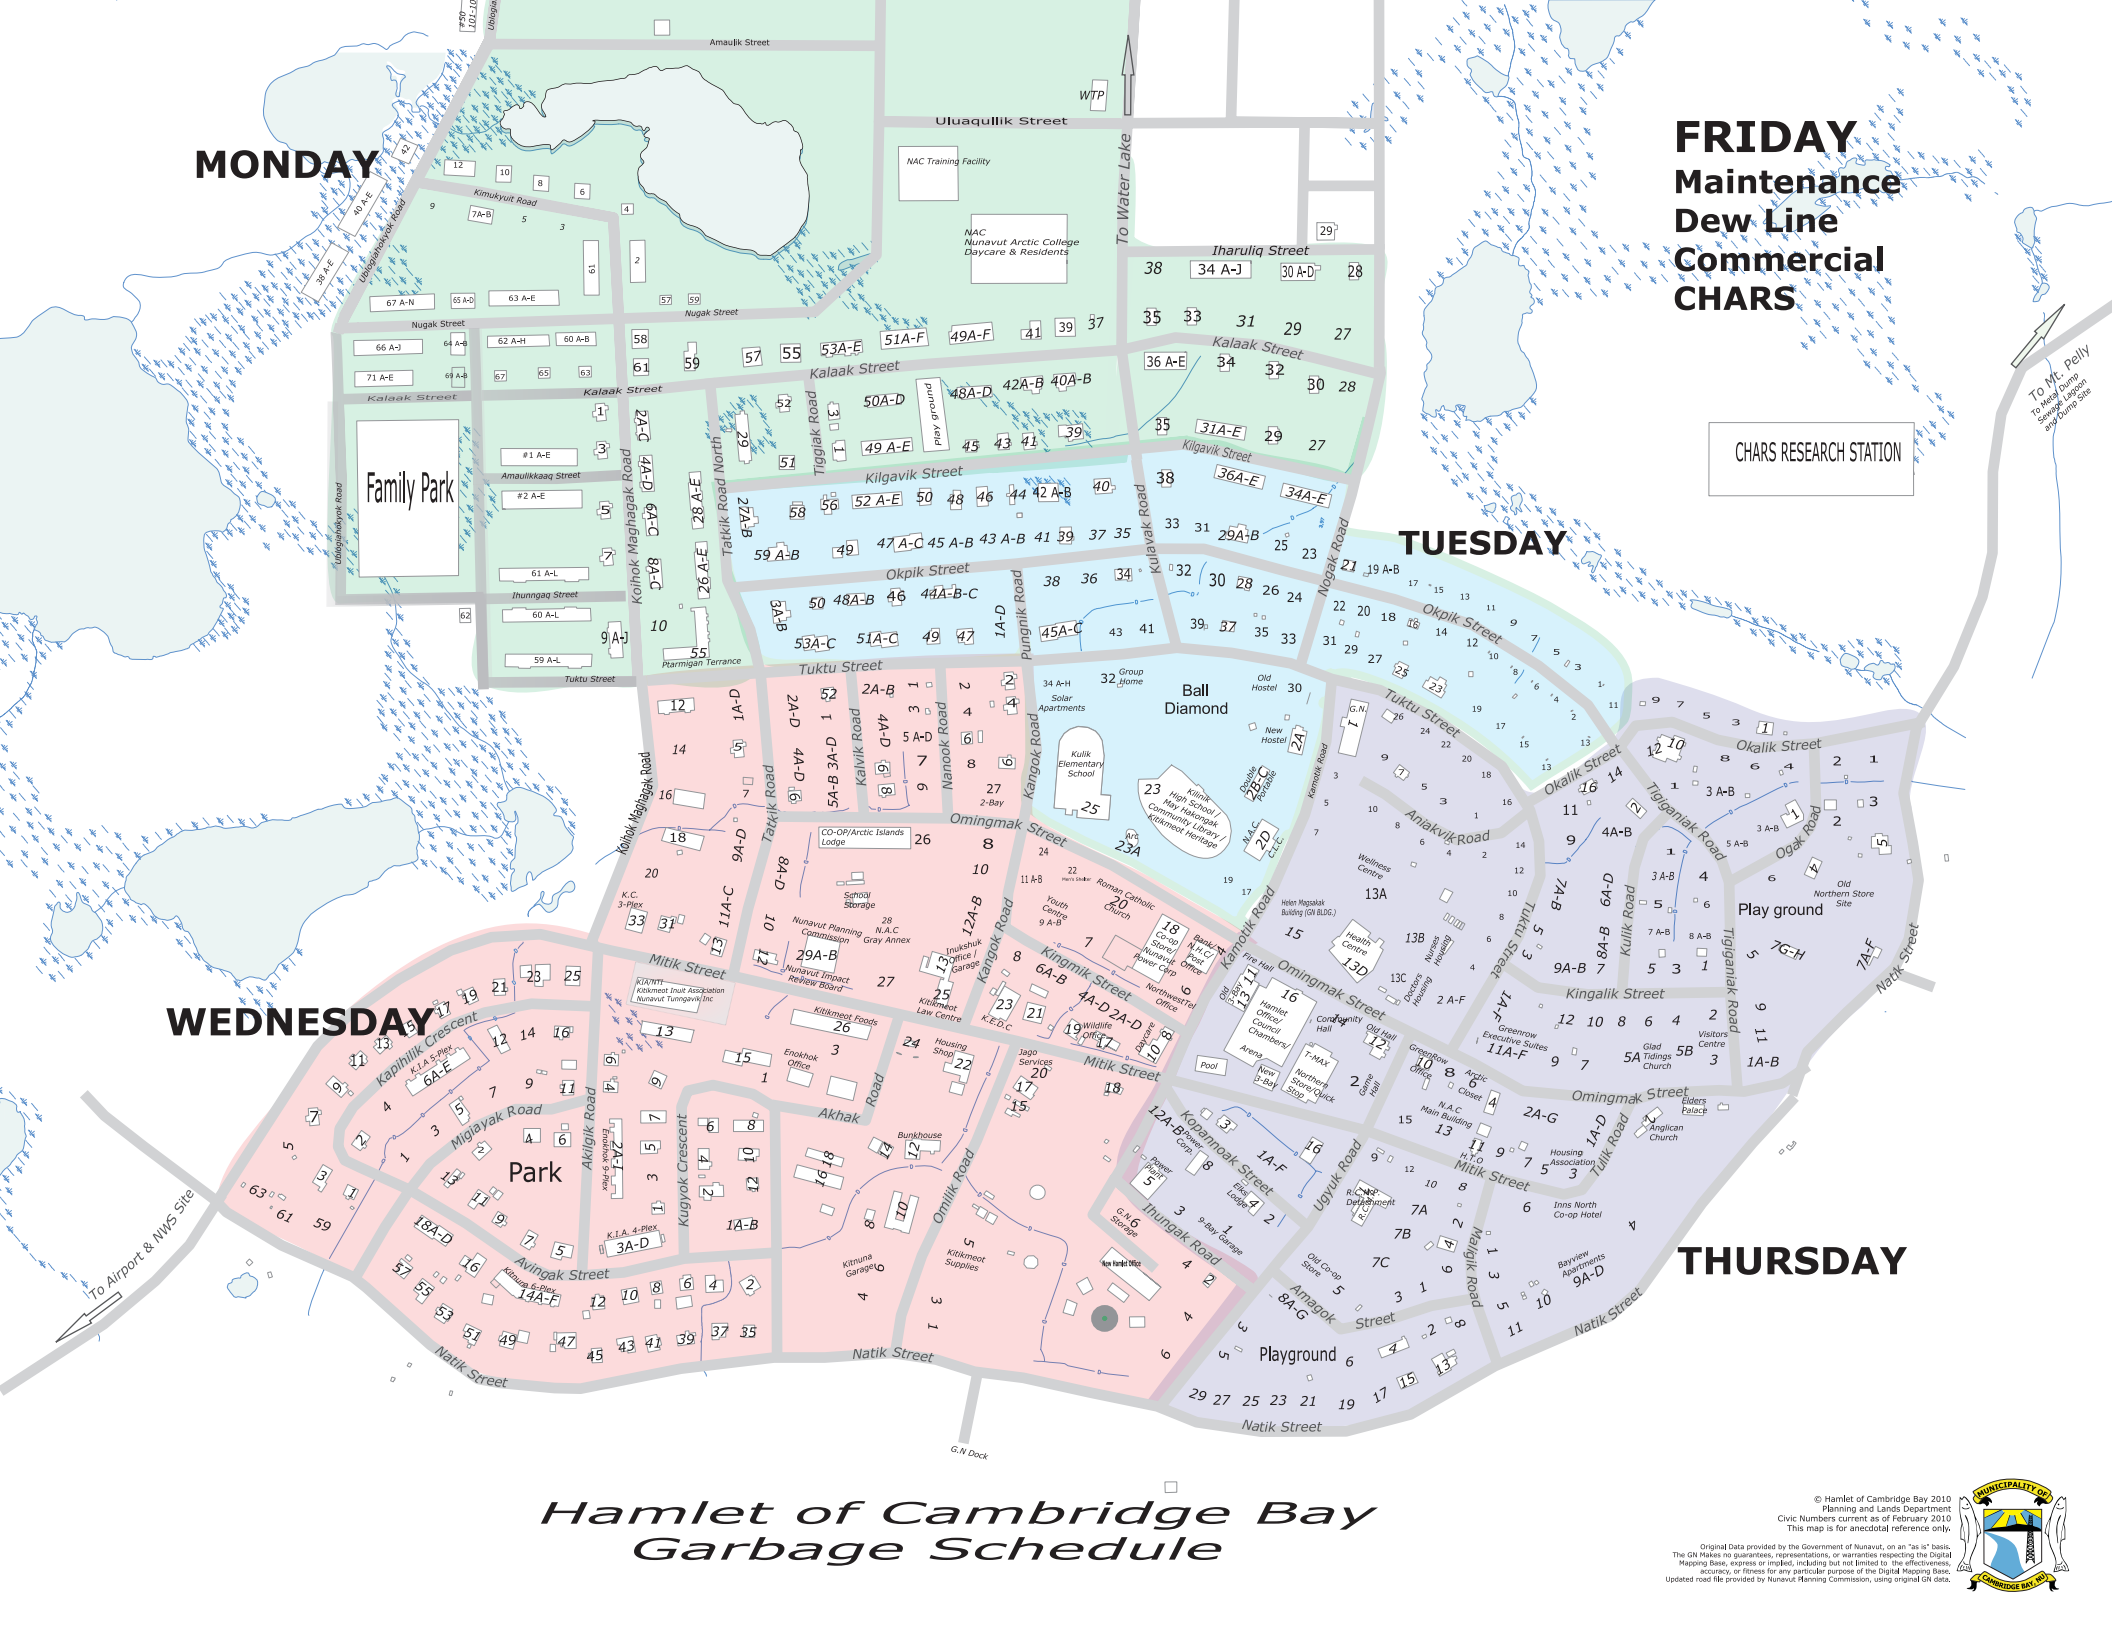

**MONDAY**

**FRIDAY**  
Maintenance  
Dew Line  
Commercial  
CHARS

CHARS RESEARCH STATION

**TUESDAY**

**WEDNESDAY**

**THURSDAY**

# Hamlet of Cambridge Bay Garbage Schedule

© Hamlet of Cambridge Bay 2010  
 Planning and Lands Department  
 Civic Numbers current as of February 2010  
 This map is for anecdotal reference only.

Original Data provided by the Government of Nunavut, on an "as is" basis.  
 The CHARS does not guarantee, representations, or warranties respecting the Digital  
 Mapping Base, express or implied, including but not limited to the effectiveness,  
 accuracy, or fitness for any particular purpose of the Digital Mapping Base.  
 Updated file provided by Nunavut Planning Commission, using original CHARS data.